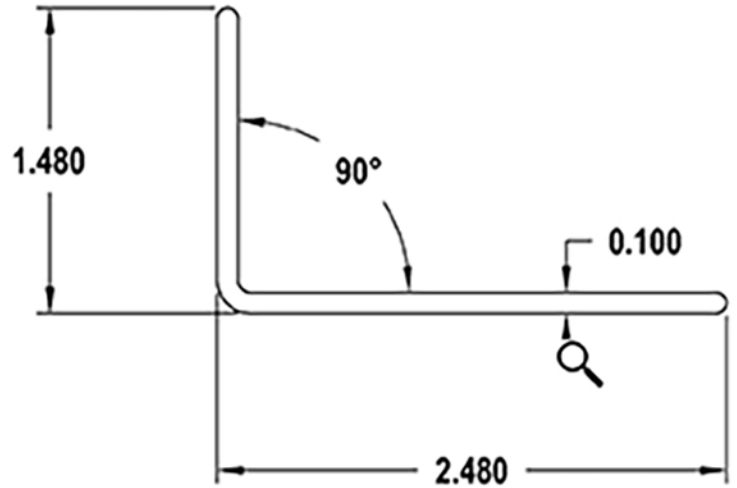

PAVE EDGE

Sinoflex

Product	Description	Equipment	QTY Pallet
40325	Sinoflex pave edge 8 feet long	Recycled PVC	6048 feet (756 bars)

The information contained herein is provided without charge or obligation on the part of Sinoco inc. The person having this information in their possession assumes all responsibility for its use, including ensuring that this technical sheet represents the latest update by contacting Sinoco inc. Sinoco inc. must be informed of any defect or non-conformity of the product before installation. The responsibility of Sinoco Inc. will be limited to the replacement of the nonconforming or defective product.